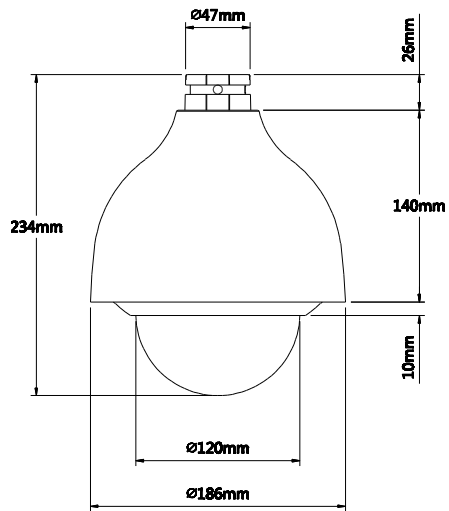

DH-SD40/42/42C212S-HN

Technical Specifications:

Model	DH-SD40212S-HN	DH-SD42212S-HN	DH-SD42C212S-HN
Camera			
Image Sensor	1/2.8" Exmor CMOS		
Effective Pixels	1944(H) x 1092(V), 2 Megapixels		
Horizontal Resolution	>1000TVL		
Scanning System	Progressive		
Electronic Shutter Speed	1/3s ~1/30,000s		
Min. Illumination	Color: 0.05 Lux/F1.6, B/W: 0.005Lux/F1.6		
S/N Ratio	More than 55dB		
Camera Features			
Day/Night	Auto(ICR) / Color / B/W		
Backlight Compensation	BLC / HLC / DWDR (Digital WDR)		
White Balance	Auto, ATW, Indoor, Outdoor, Manual		
Gain Control	Auto / Manual		
Noise Reduction	2D / 3D		
Privacy Masking	Up to 24 areas		
Digital Zoom	16x		
Lens			
Focal Length	5.1 mm~61.2mm (12x Optical zoom)		
Max Aperture	F1.6~ F3.0		
Focus Control	Auto / Manual		
Angle of View	H: 51.3° ~ 4.64°		
Close Focus Distance	100mm~1000mm		
PTZ			
Pan/Tilt Range	Pan: 0° ~ 360° endless; Tilt: -2° ~ 90°, auto flip 180°		
Manual Control Speed	Pan: 0.1° ~ 300°/s; Tilt: 0.1° ~120°/s		
Preset Speed	Pan: 300°/s; Tilt:200°/s		
Preset	80(DH-SD)		
PTZ Mode	5 Pattern, 8 Tour, 5 Auto Scan, Auto Pan		
Speed Setup	Human-oriented focal length/ speed adaptation		
Power up Action	Auto restore to previous PTZ and lens status after power failure		
Idle Motion	Activate Preset/Pan/Scan/Tour/Pattern if there is no command in the specified period		
Video			
Compression	H.264 / MJPEG		
Resolution	1080P(1920×1080)/720P(1280×720)/D1(704×576/704×480)/CIF(352×288/352×240)		
Frame Rate	Main Stream	1080P/ D1 (1 ~ 25/30fps), 720P(1~50/60fps)	
	Sub Stream 1	D1/CIF(1 ~ 25/30fps)	

DH-SD40/42/42C212S-HN

Dimensions (mm)

SD40212S-HN

SD42212S-HN

SD42C212S-HN

DH-SD40/42/42C212S-HN

Accessories

SD40212S-HN