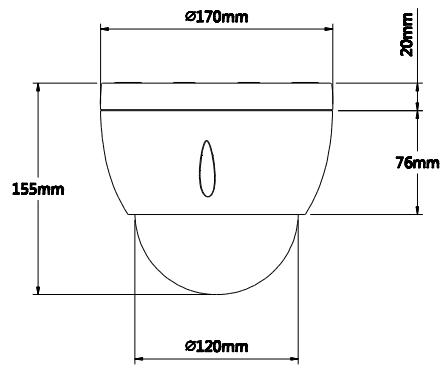

DH-SD40/42/42C212S-HN

	Sub Stream 2	720P/D1/ CIF (1 ~ 25/30fps)	
Bit Rate	H.264: 448K ~ 8192Kbps, MJPEG: 56K ~ 20480Kbps		
Audio			
Compression	G.711a / G.711u (32kbps) / PCM (128kbps)		
Interface	1/1 channel In/Out		
Network			
Ethernet	RJ-45 (10/100Base-T)		
Protocol	IPv4/IPv6, HTTP, HTTPS, SSL, TCP/IP, UDP, UPnP, ICMP, IGMP, SNMP, RTSP, RTP, SMTP, NTP, DHCP, DNS, PPPOE, DDNS, FTP, IP Filter, QoS, Bonjour		
Compatibility	ONVIF PSIA CGI		
Max. User Access	20 users		
Smart Phone	iPhone, iPad, Android, Windows Phone		
Auxiliary Interface			
Memory Slot	Micro SD, Max 64GB		
RS485	N/A		
Alarm	2/1 channel In/Out		
General			
Power Supply	AC24V/1.5A ($\pm 10\%$), POE plus (802.3at)		
Power Consumption	12W, 22W(Heater on)	12W	
Working Environment	-40°C ~ 60°C / Less than 90% RH	-20°C ~ 60°C / Less than 90% RH	
Ingress Protection	IP66	N/A	
Vandal Resistance	IK10		
Dimensions	$\Phi 186\text{mm} \times 234\text{mm}$	$\Phi 170\text{mm} \times 155\text{mm}$	$\Phi 198\text{mm} \times 158\text{mm}$
Weight	2.3Kg	1.8Kg	2.3Kg

DH-SD40/42/42C212S-HN

Dimensions (mm)

SD40212S-HN

SD42212S-HN

SD42C212S-HN

DH-SD40/42/42C212S-HN

Accessories

SD40212S-HN