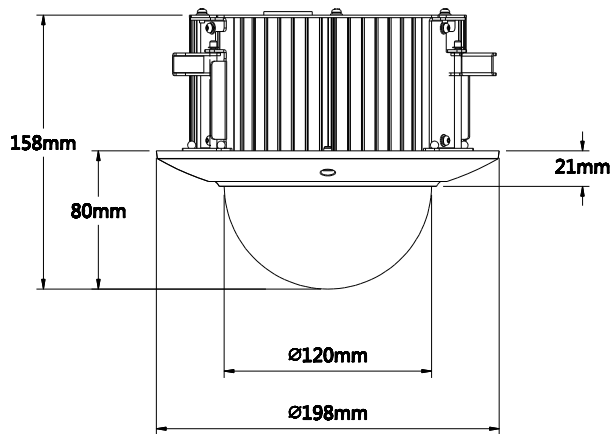

DH-SD40/42/42C212S-HN

Dimensions (mm)

SD40212S-HN

SD42212S-HN

SD42C212S-HN

DH-SD40/42/42C212S-HN

Accessories

SD40212S-HN